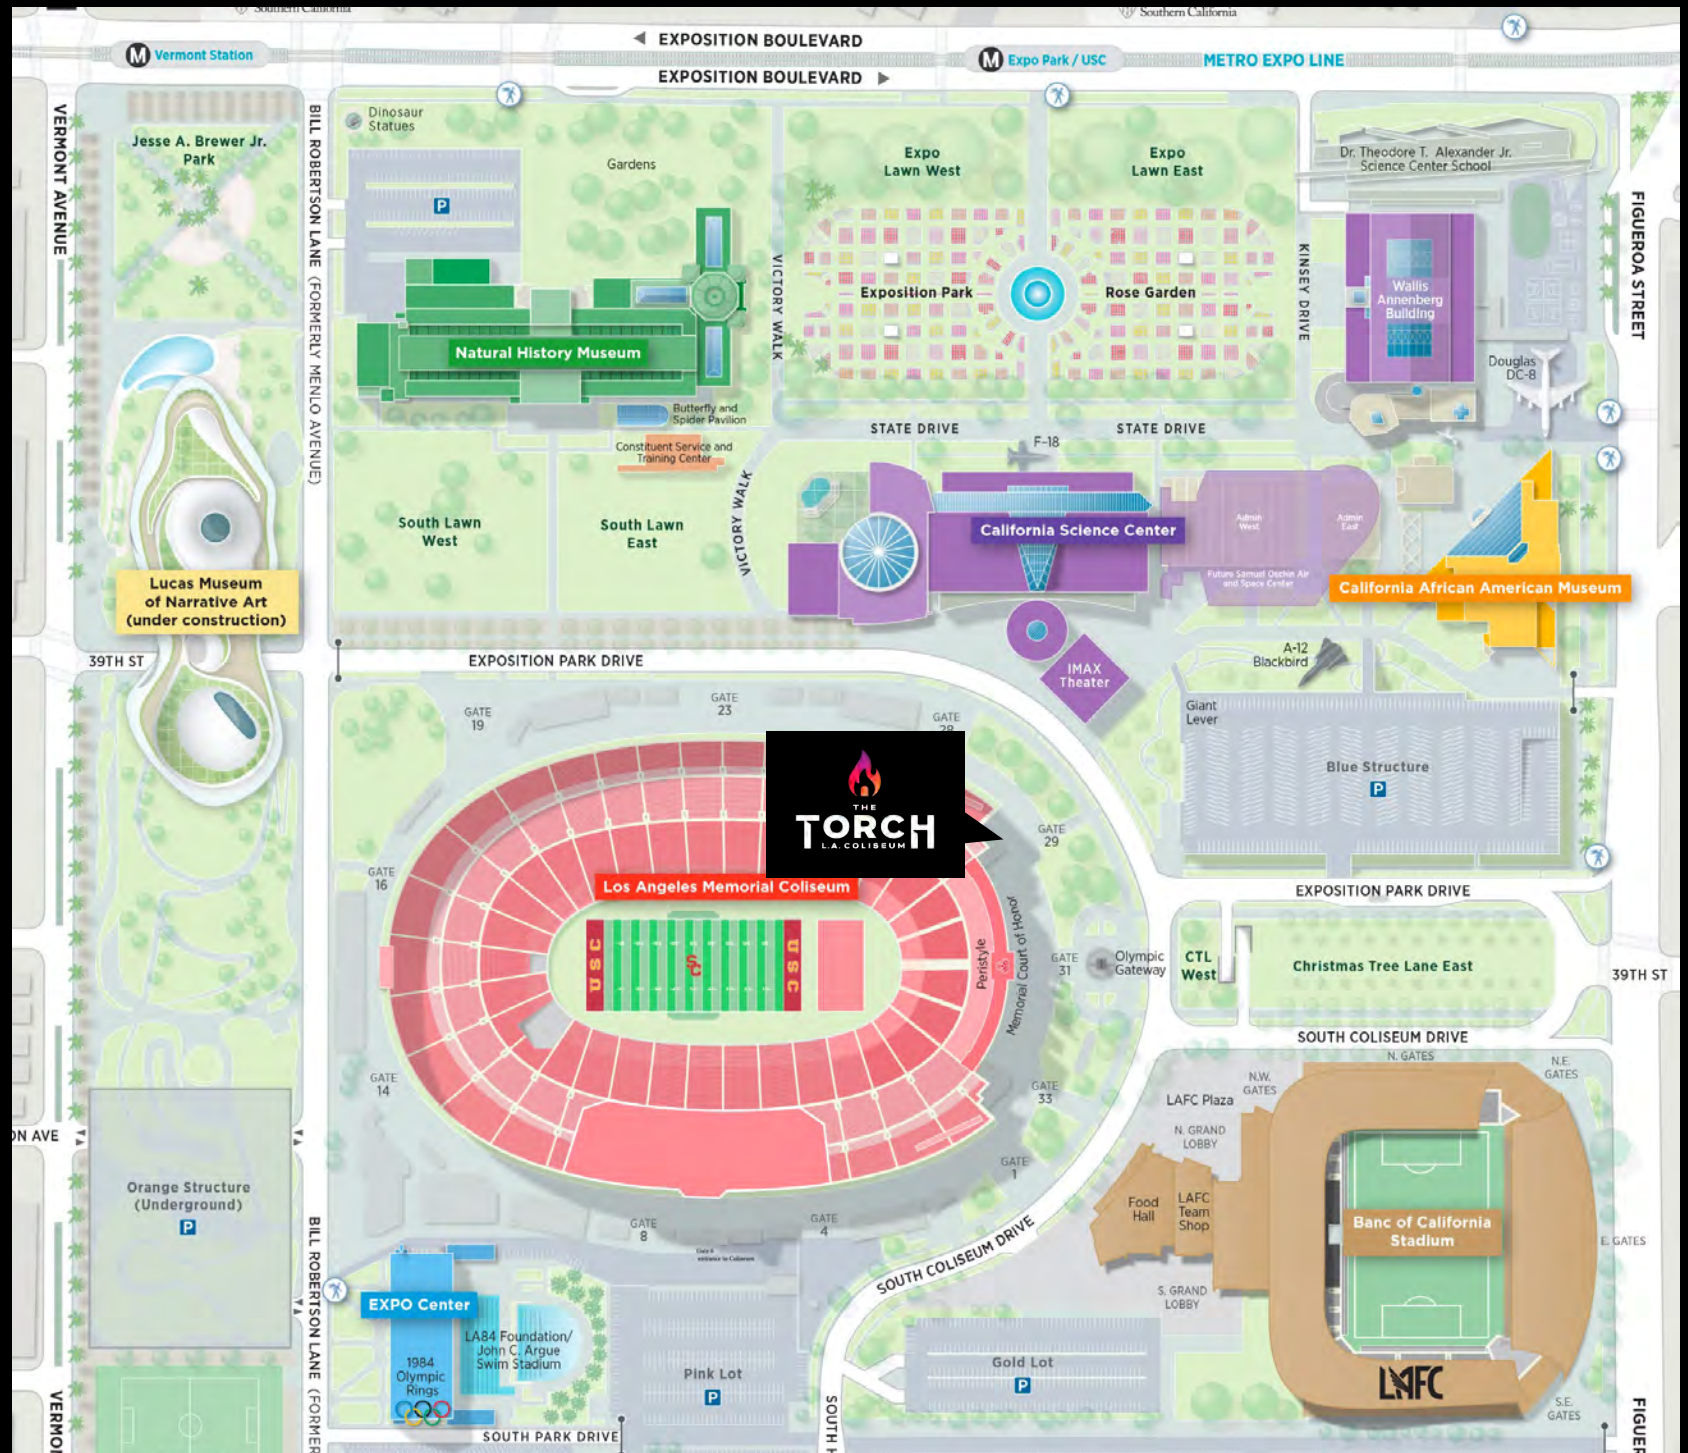

EXPOSITION PARK