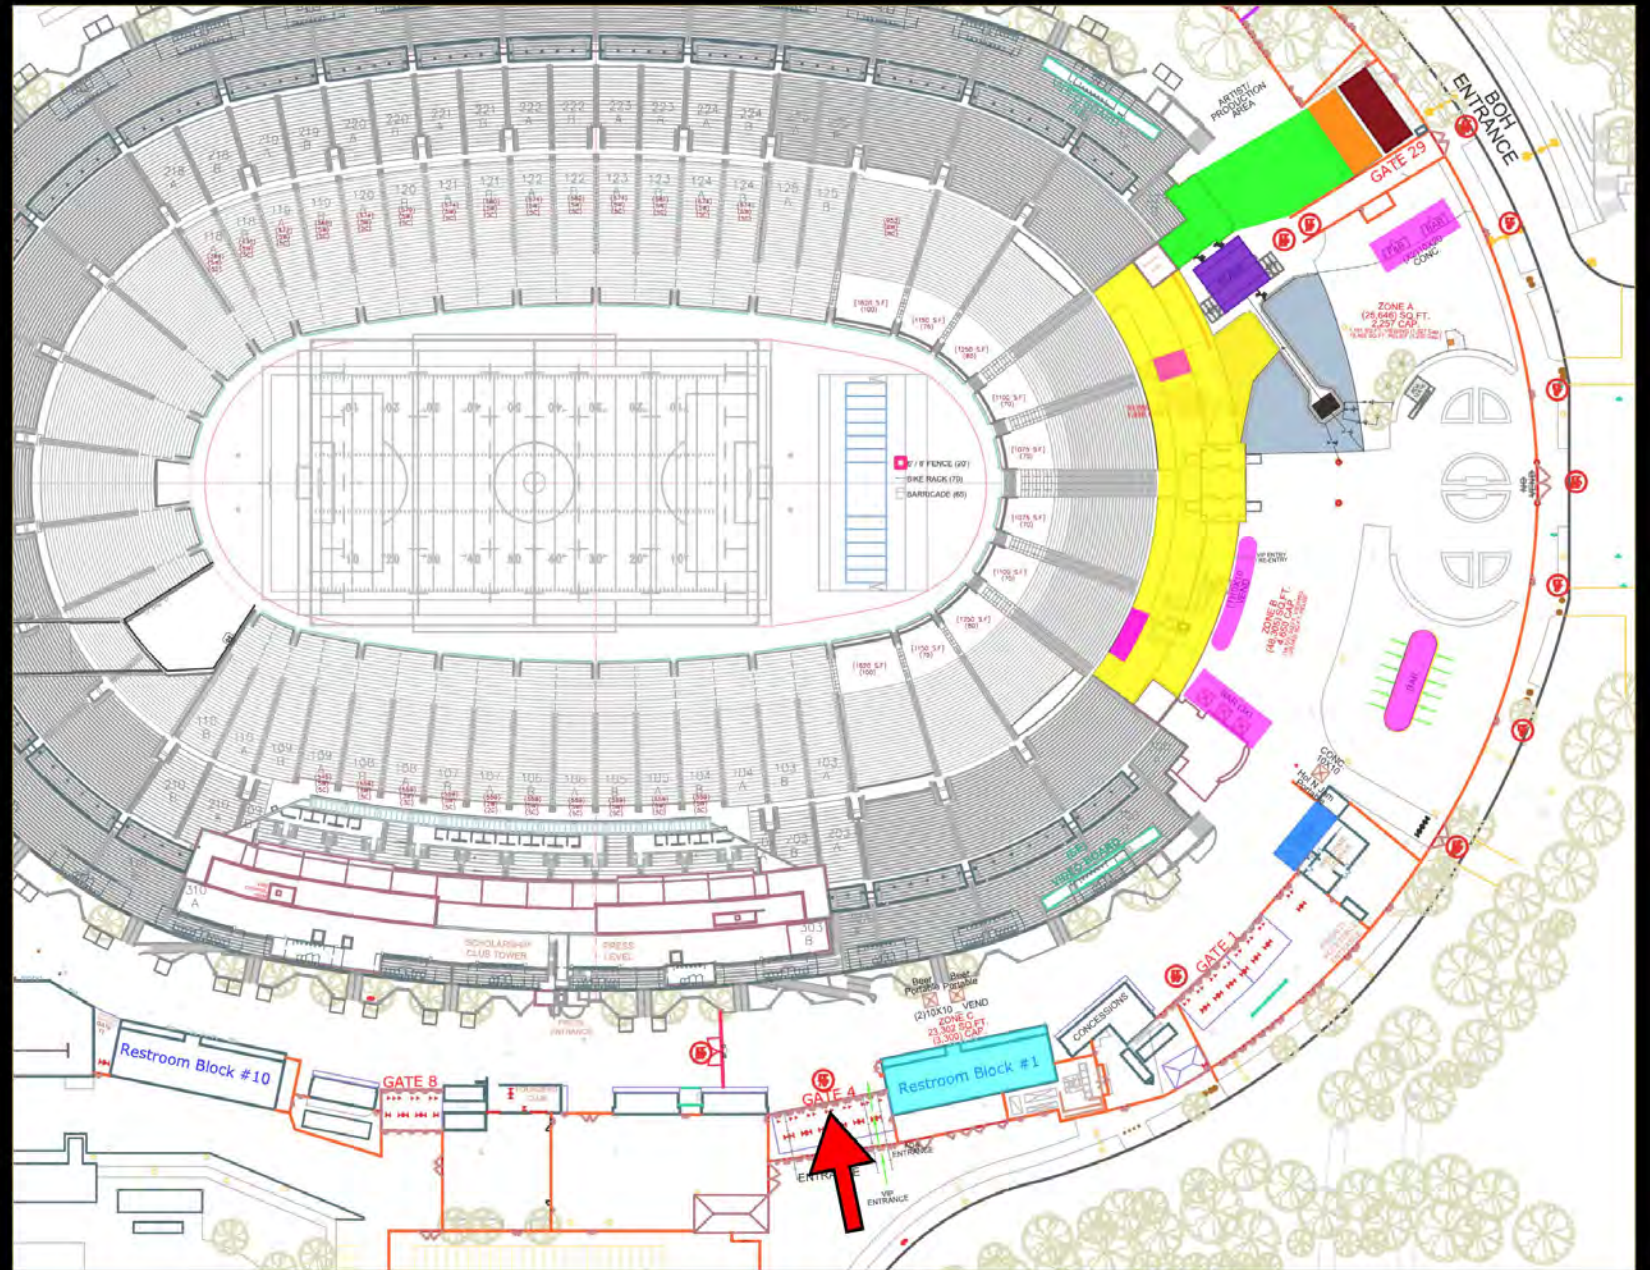

# OFFICIALLY IGNITED IN 2021

**The Torch at the LA Coliseum introduces a new outdoor performance venue in the heart of Los Angeles. A lush, tree-lined open-air space with the iconic backdrop of the Coliseum's Peristyle, the Torch will host general admission shows with capacity up to 8,500.**

# COLOSSAL VENUE. INTIMATE VIBE.

THE AMENITIES AND PROXIMITY OF A MAJOR VENUE, WITH THE FEEL OF A LOCAL HOT SPOT.

- Flexible Capacity up to 8,500 General Admission
- Flat and Secure Parking Lots with Convenient 110 Access
- Close to Restaurants + Bars and USC Hotel
- Artist Compound and Renovated Green Room
- Sponsor Activation Opportunities
- Canopy of Trees + Olympic Cauldron + Retro Bar = Festival Feel

**CREATIVE FREEDOM ON PRODUCTION AND STAGING ELEMENTS  
WITH A MAX STAGE FOOTPRINT OF 40 X 60 FT.**

# VENUE MAP

- Entrance
- VIP
- Stage
- Bathrooms
- Bars
- Green Room & Artist Compound
- Production Trailer
- Box Office
- Merchandise